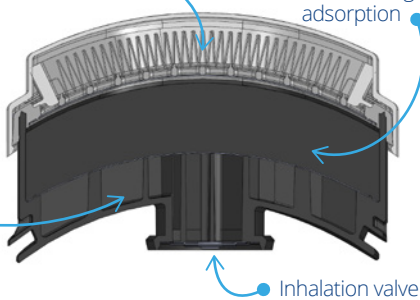

Particulate plated filter
570 mm; length of actual media in each filter (70 mm large)

Activated carbon treated for gas adsorption

Structure to help airflow diffusion and full usage of the activated carbon

Shelf Live

3 years (mask & filters) See storage conditions on Instructions for Use.
Filters are re-usable and changeable.

Material

- Mask:** Medical grade TPE Conforms to ISO 10993-10: 2010 for irritations. Mask body latex and silicone free, odour free. Valve Body in Nylon, Inhalation/Exhalation diaphragm in Silicone. 4 point adjustable elasticated head and neck strap with comfort pad in TPE.
- Gas Filters:** Activated carbon sealed into a ABS Shell.
- Particulate filters:** Mechanical type multi-layer HESPA Synthetic media with TPE flexible overmolded / encapsulated. Particulate filters are integrated with the carbon element.
- Goggle:** Polycarbonate with flow coating overmolded into soft TPE, permanently attached to the mask body by stainless steel clips.